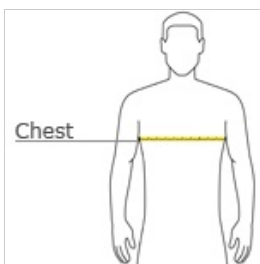

- 5.5-ounce, 50 cotton/50 poly
- DryBlend moisture-wicking properties
- Tearaway label
- Non-topstitched, classic width, rib collar
- Taped neck and shoulders
- Classic fit, seamless body

Please note: This product is transitioning from heat transfer labels to tearaway labels. Your order may contain a combination of both labels.

front

back

HOW TO MEASURE

CHEST WIDTH

Measure under the arm and around the fullest part of the chest with arms down, keeping tape horizontal.

SIZE CHART

	S	M	L	XL	2XL	3XL	4XL	5XL
Chest	34-36	38-40	42-44	46-48	50-52	54-56	58-60	62-64